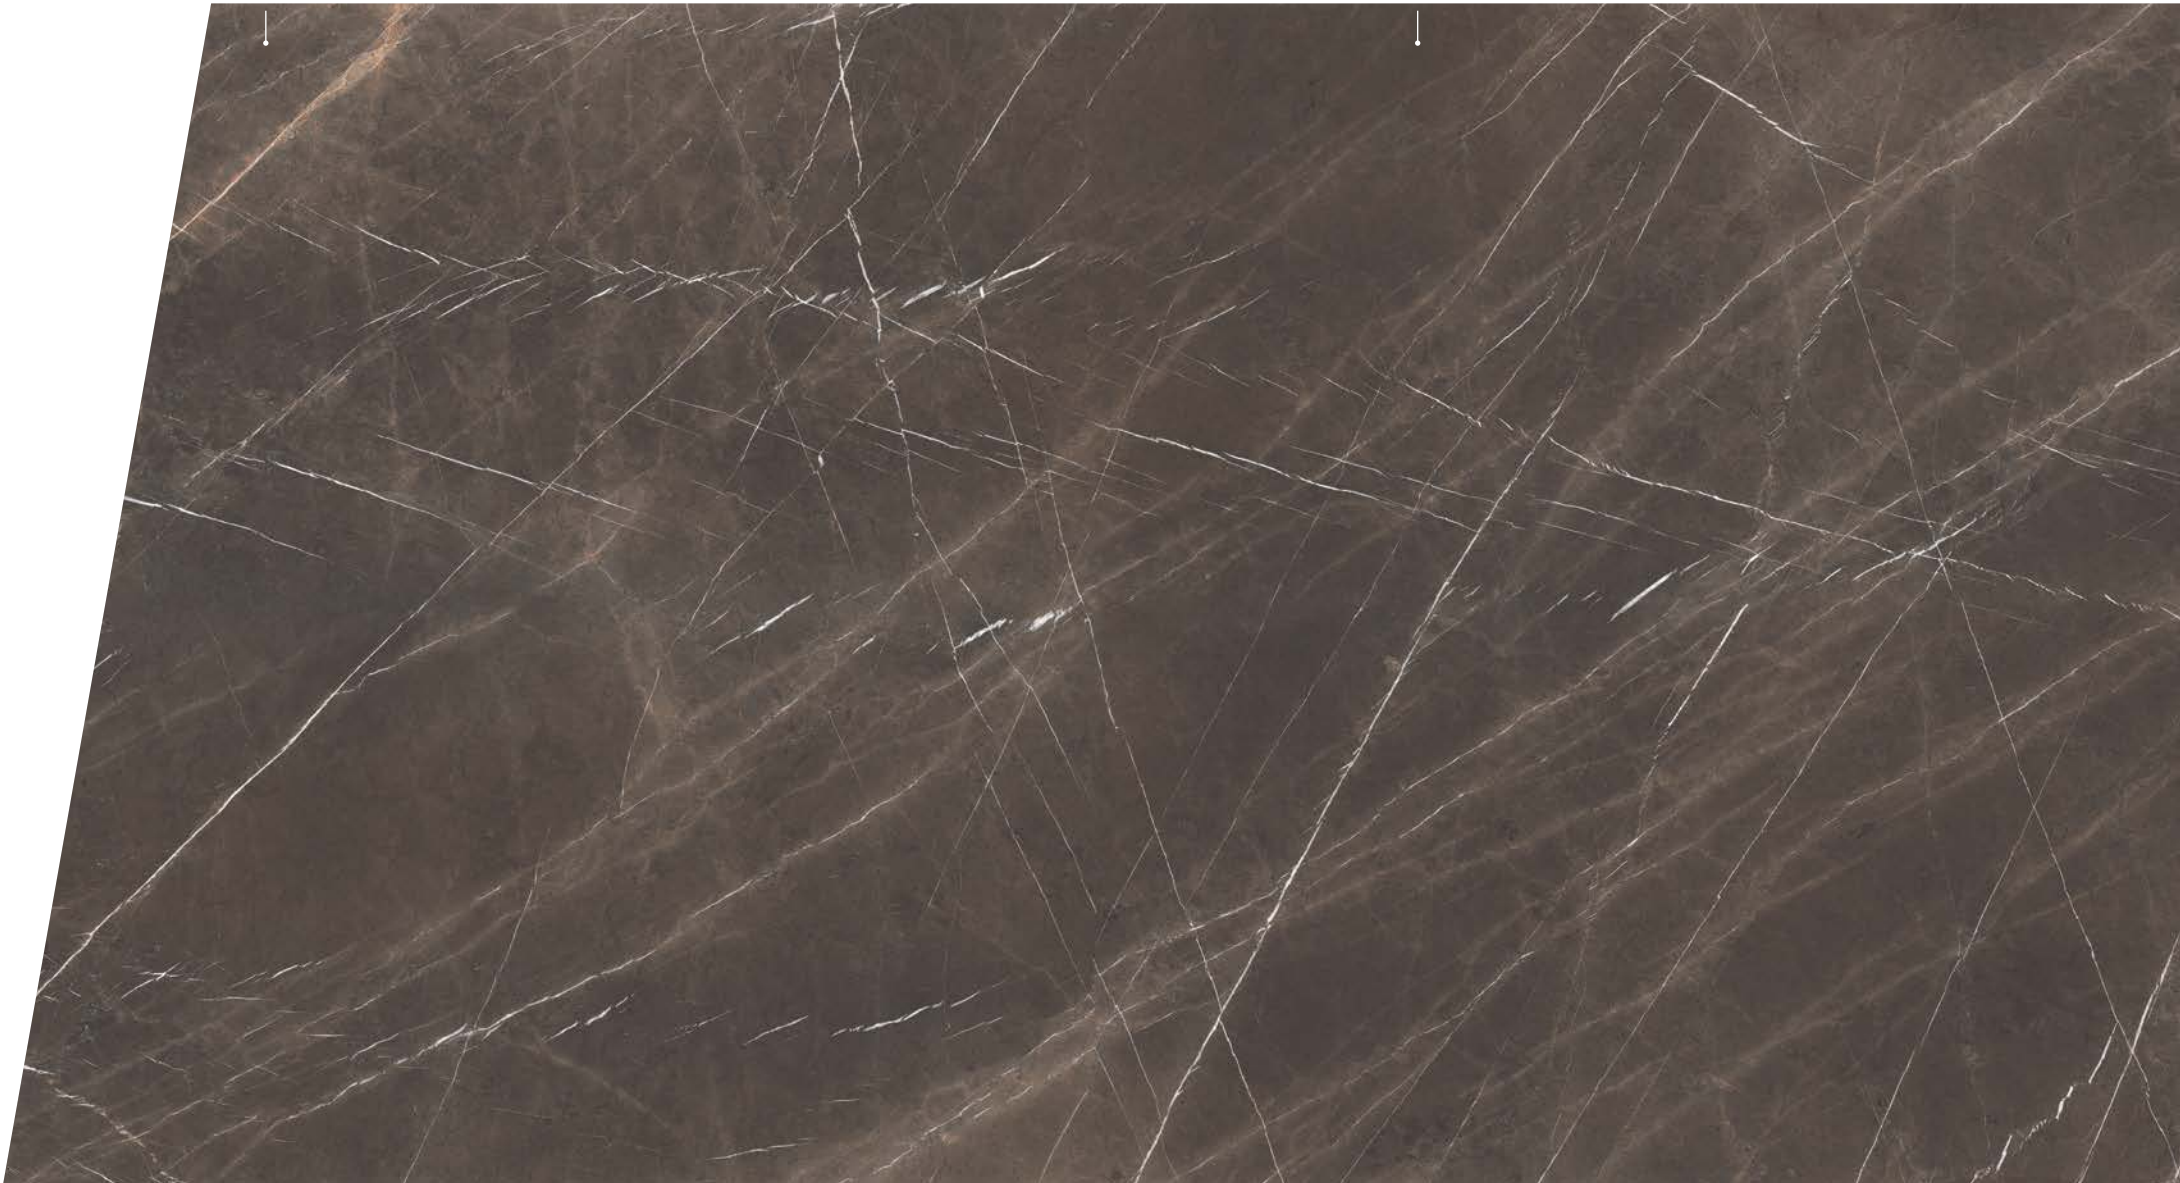

Ferox

ACABADO / FINISH
Pulido / *Polished*

ACABADO / FINISH
Mate / *Matt*