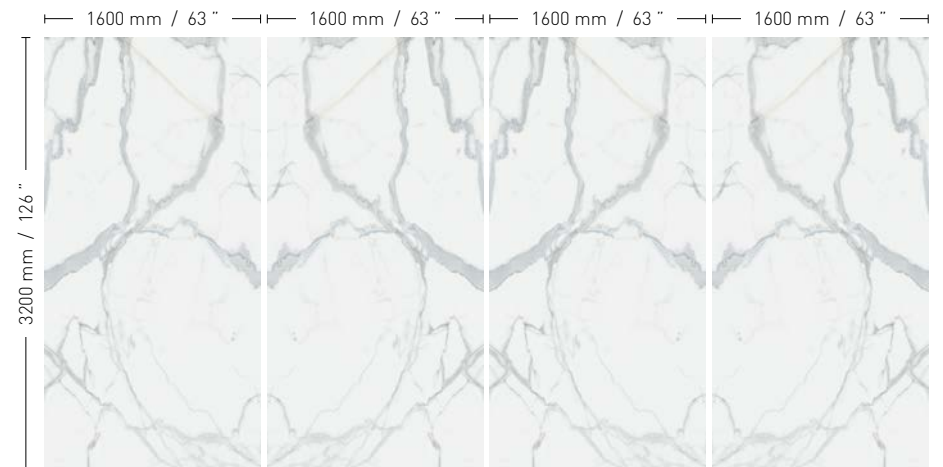

Diseño a libro

Design Bookmatch

Crystallo

Marvel Gold

Kalos Bianco

Ferox

Concerto

Blackfalls